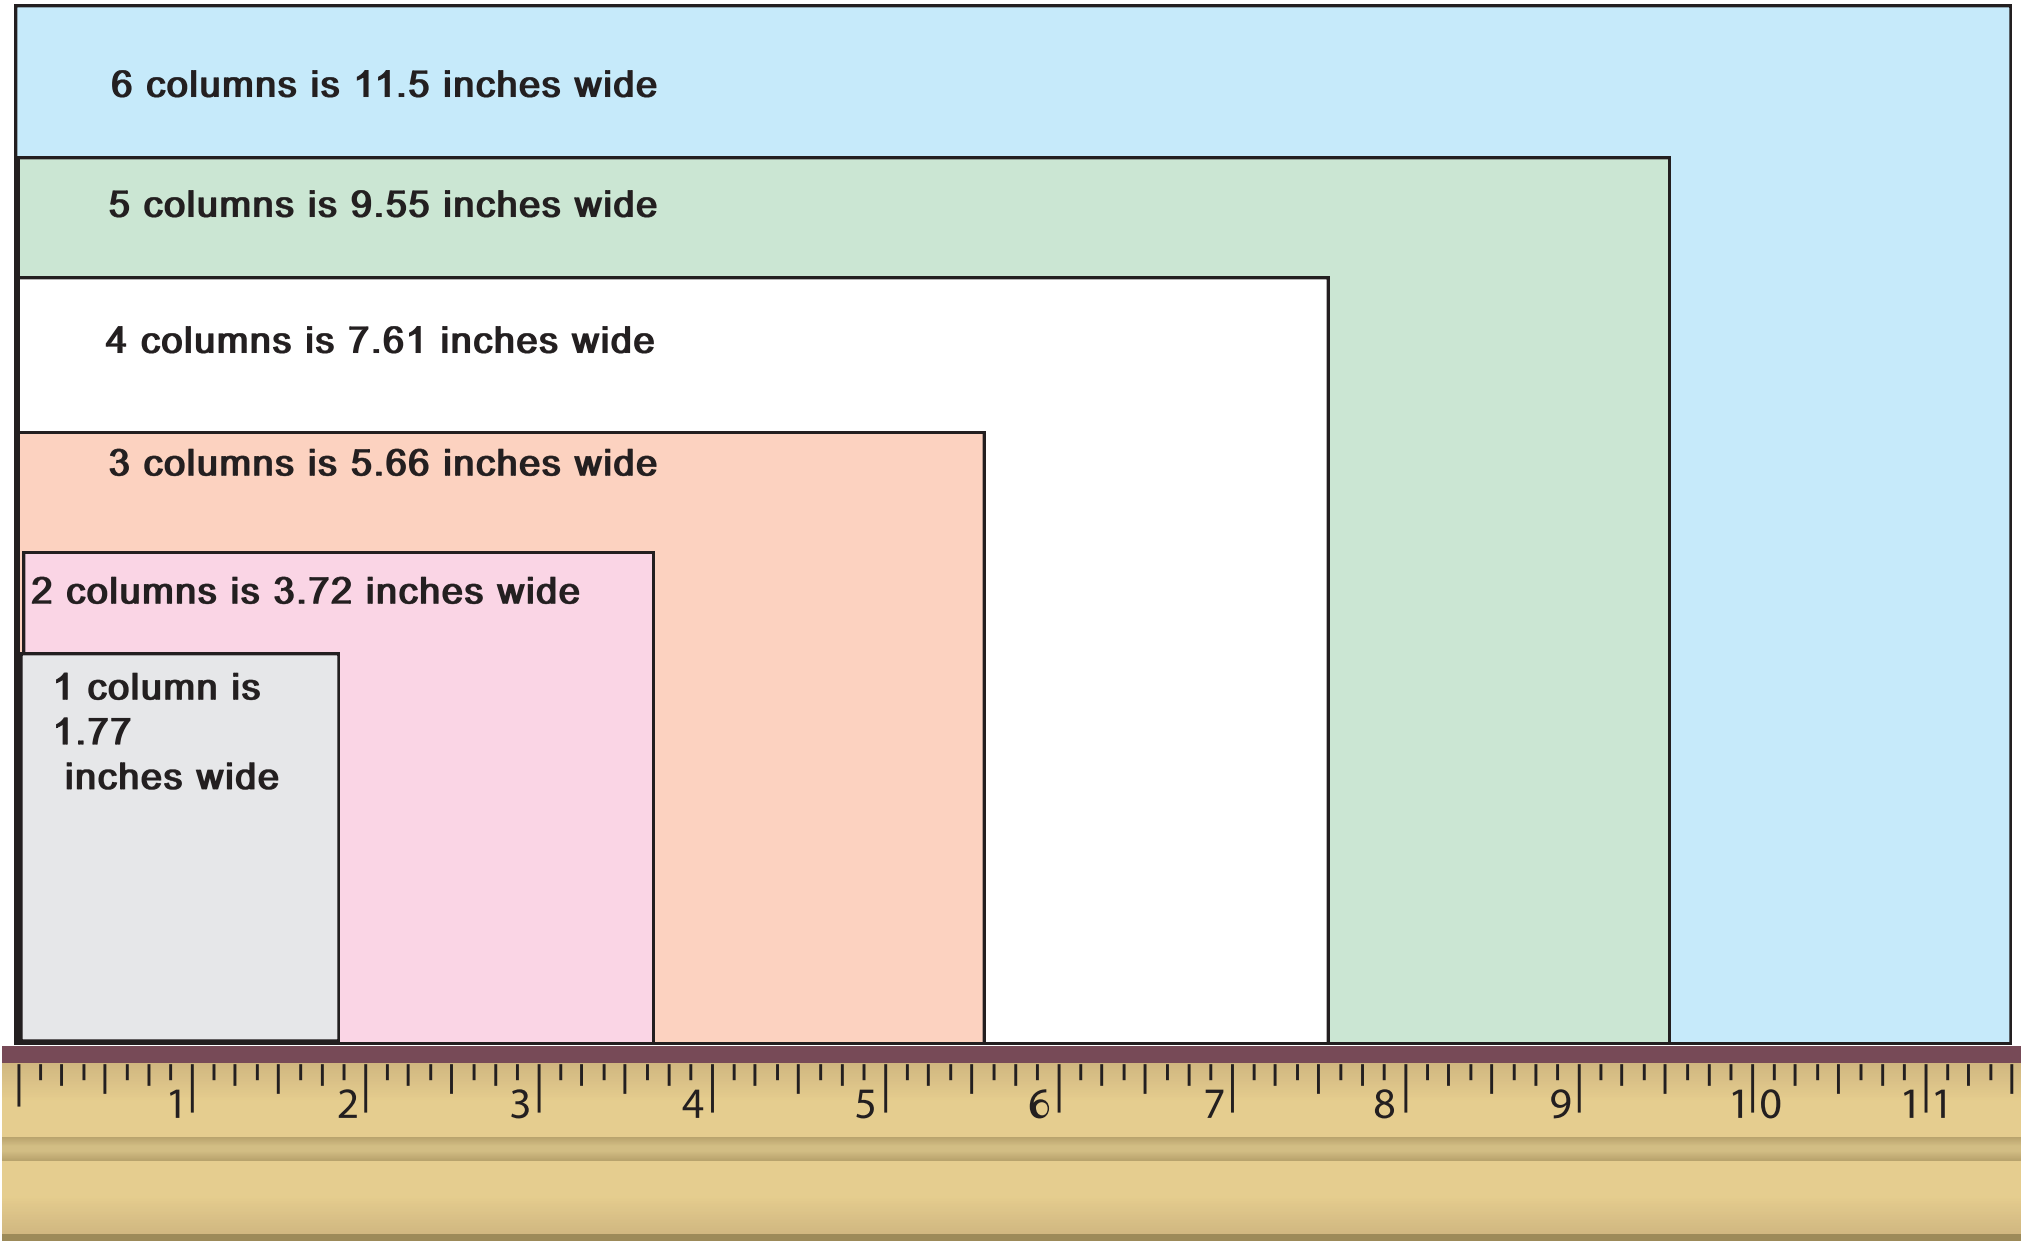

DAILY NEBRASKAN

Effective JANUARY 10, 2011

New Column Sizes

6 columns is 11.5 inches wide

5 columns is 9.55 inches wide

4 columns is 7.61 inches wide

3 columns is 5.66 inches wide

2 columns is 3.72 inches wide

1 column is
1.77
inches wide